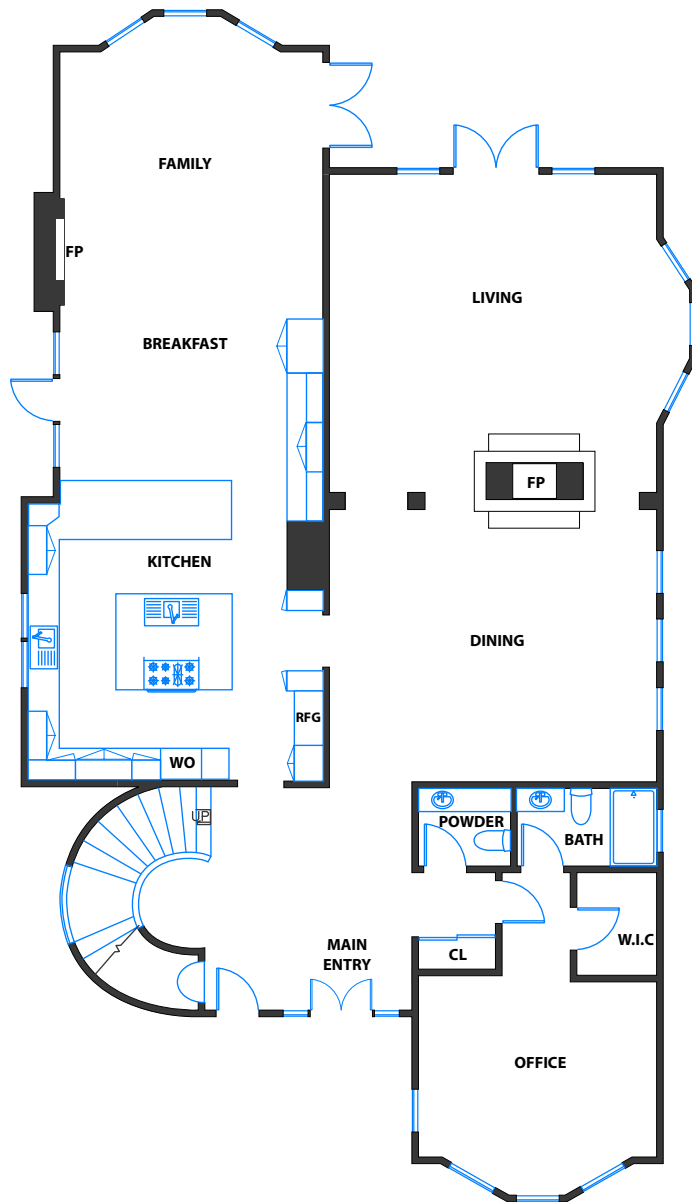

230 BLACKFIELD DRIVE, TIBURON

MAIN LEVEL

UPPER LEVEL